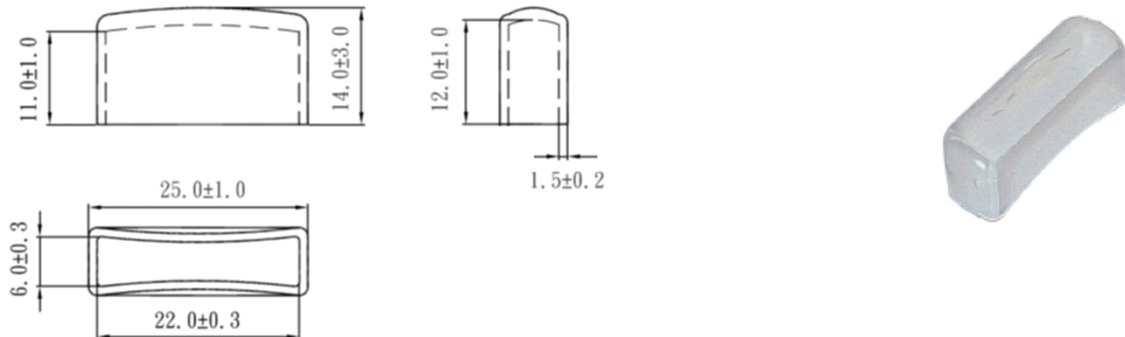

E-mail: conqfuse@ms62.hinet.net Official Website: <http://www.conquer.com.tw>

產品規格 Specifications :

1. 適用範圍 Available Range : The cover for 5x20mm fuse block.

2. 形狀及尺寸如下圖 Shape & Size as following illustrations. Unit : mm