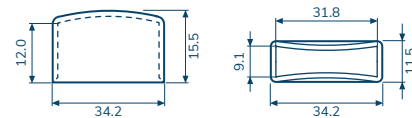

For CQ-2001~CQ-2004 Fuse Block

Pb **RoHS**

CV-9

For 4.6x15 Fuse Block

Pb **RoHS**

CV-10

For 6x30 Fuse Block

Pb **RoHS**