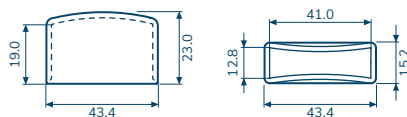

CV-20

For 10.3x38.1 Fuse Clip