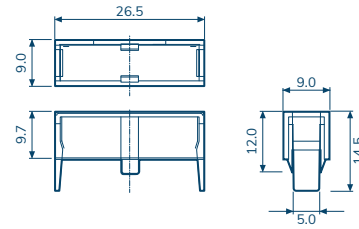

CV-2A(S)

For CQ-2005, CQ-2007
Fuse block, Material PC UL 94V2