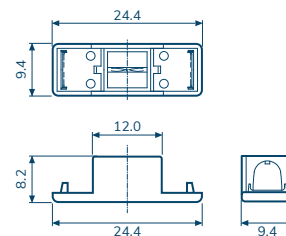

CV-8

For CQ-2001~CQ-2004 Fuse Block