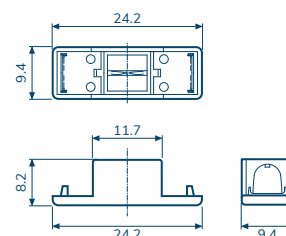

CV-20

For 10.3x38.1 Fuse Clip

Pb **RoHS**

CV-21

For CQ-2001~CQ-2004 Fuse Block

Pb **RoHS**