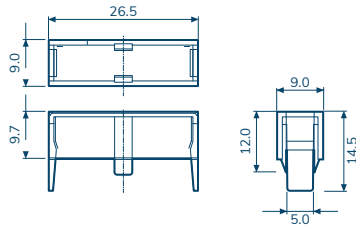

CV-2

For CQ-2005~CQ-2007
Fuse block, Material PS