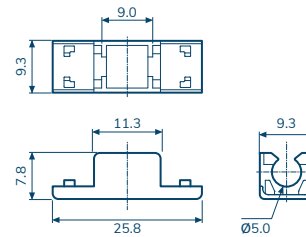

CV-6

For CQ-2001~CQ-2004 Fuse Block