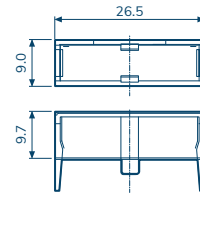

CV-2

For CQ -2005~CQ-2007, CQ-2009~CQ-2011,
Fuse block, Material PS

RoHS

CV-2A(S)

For CQ-2005~CQ-2007, CQ-2009~CQ-2011.
Fuse block, Material PC UL 94V2

RoHS

CV-4

For 5x20 Fuse Block

CV-20

For 10.3x38.1 Fuse Clip

Pb **RoHS**

CV-21

For 5x20 Fuse Block

Pb **RoHS**