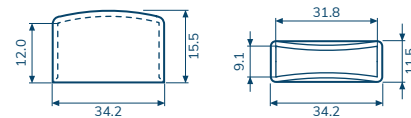

CV-10

For 6x30 Fuse Block