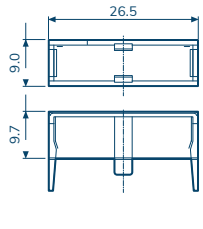

CV-2

For CQ -2005~CQ-2007, CQ-2009~CQ-2011,
Fuse block, Material PS

RoHS

CV-2A(S)

For CQ-2005~CQ-2007, CQ-2009~CQ-2011.
Fuse block, Material PC UL 94V2

RoHS

CV-4

For 5x20 Fuse Block

CV-20

For 10.3x38.1 Fuse Clip

Pb **RoHS**

CV-21

For 5x20 Fuse Block

Pb **RoHS**