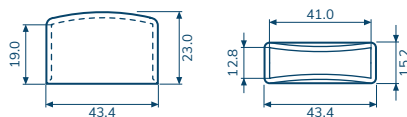

CV-20

For 10.3x38.1 Fuse Clip

Pb **RoHS**

CV-21

For 5x20 Fuse Block

Pb **RoHS**