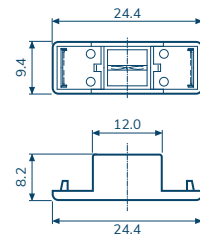

CV-8

For CQ-2001~CQ-2004 Fuse Block