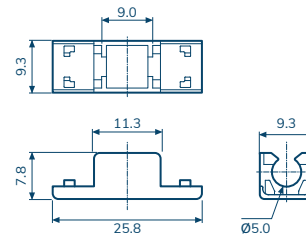

CV-6

For 5x20 Fuse Block