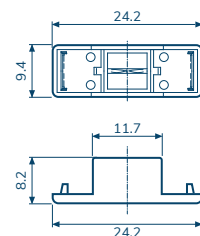

CV-20

For 10.3x38.1 Fuse Clip

Pb **RoHS**

CV-21

For 5x20 Fuse Block

Pb **RoHS**